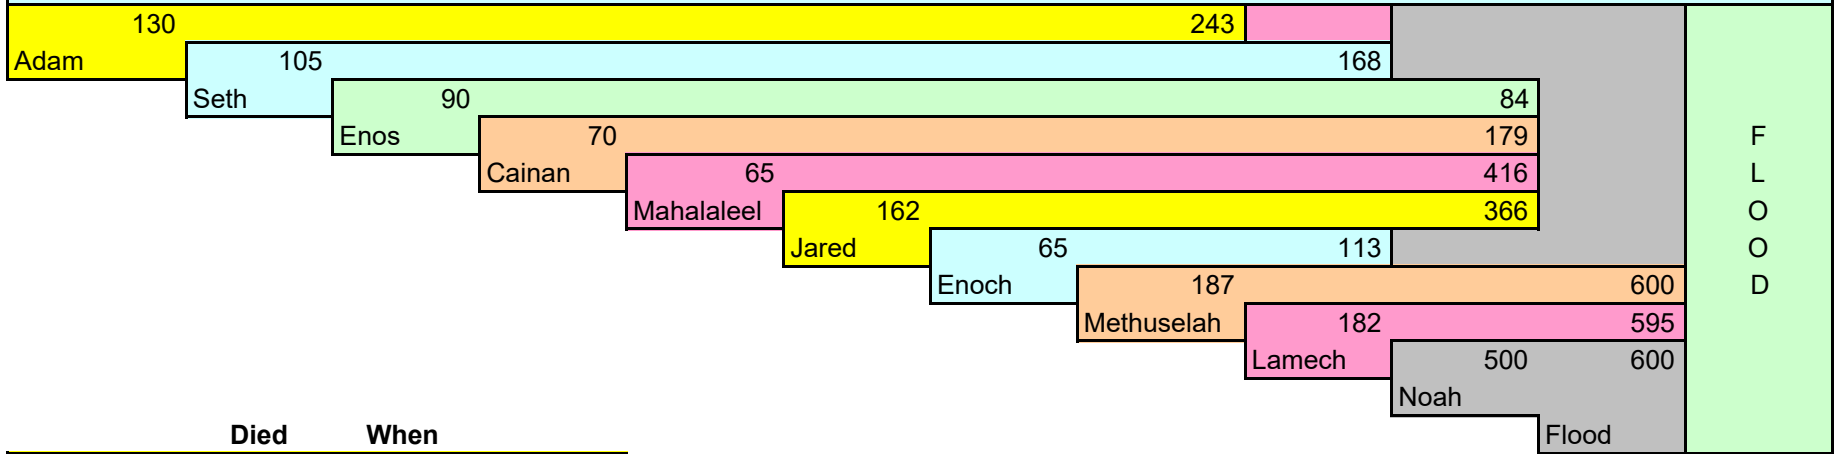

TIMELINE OF THE ANTEDELUVIAN PATRIARCHS

© TLCBiblical.com 2016

F
L
O
O
D

	Died	When
Adam	930	Methuselah was 243
Seth	912	Lamech was 168
Enos	905	Noah was 84
Cainan	910	Noah was 179
Mahalaleel	895	Noah was 416
Jared	962	Noah was 366
Enoch	365	Taken when Lamech was 113
Methuselah	969	Noah was 600 - the year of the flood
Lamech	777	Noah was 595 - 5 years before the flood
Noah	950	Lived for 350 years after the flood

Seth	born when Adam was 130
Enos	born when Seth was 105
Cainan	born when Enos was 90
Mahalaleel	born when Cainan was 70
Jared	born when Mahalaleel was 65
Enoch	born when Jared was 162
Methuselah	born when Enoch was 65
Lamech	born when Methuselah was 187
Noah	born when Lamech was 182